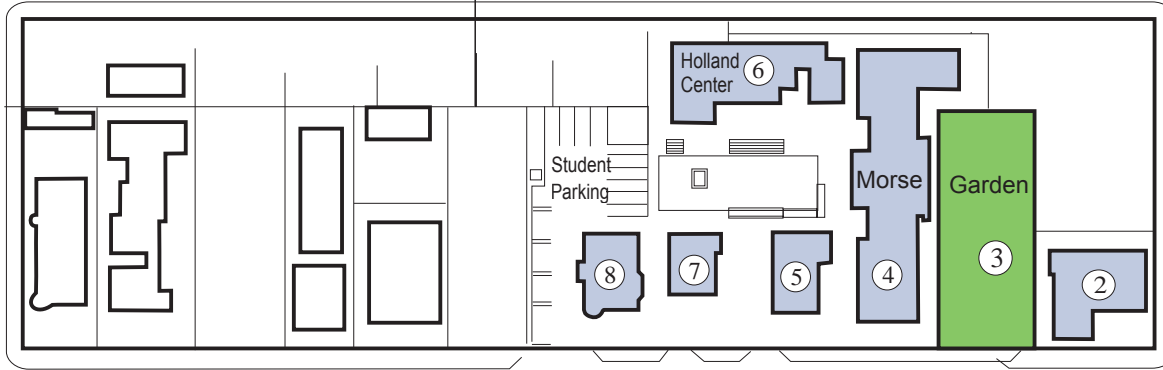

MIDDLEBURY INSTITUTE OF INTERNATIONAL STUDIES AT MONTEREY

LARKIN STREET

VAN BUREN STREET

PIERCE STREET

PACIFIC STREET

1 DAVID RODERICK HOUSE, 530 West Franklin St. President's residence

2 4-PLEX, 400 Van Buren St. Guest apartments and long-term rentals

3 OUR GREEN THUMB COMMUNITY GARDEN
424 Van Buren St.

4 MORSE BUILDING, 426 Van Buren St. Media Services, A & B Classrooms

5 STUDENT SERVICES, 440 Van Buren St. Student Services, Housing, International Services