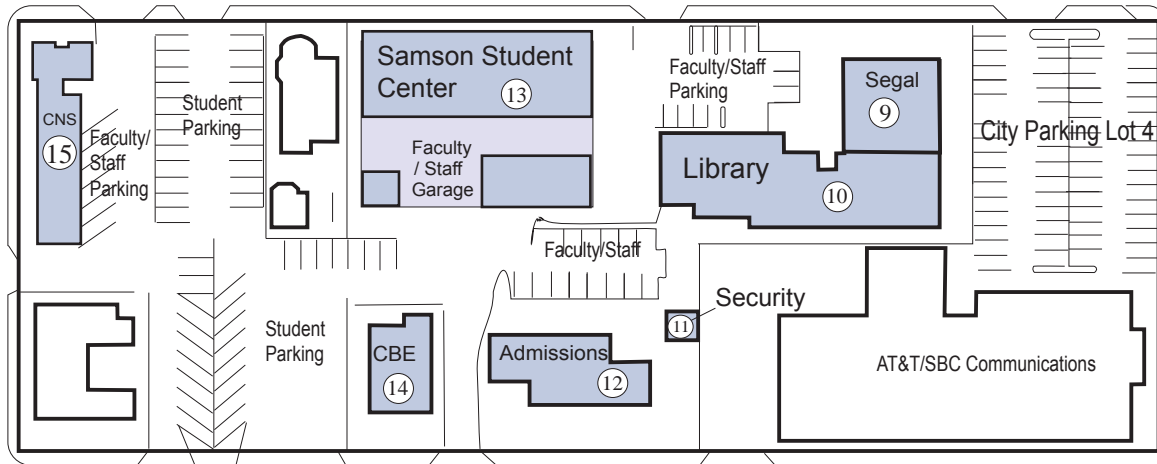

MIDDLEBURY INSTITUTE OF INTERNATIONAL STUDIES AT MONTEREY

LARKIN STREET

VAN BUREN STREET

PIERCE STREET

PACIFIC STREET

1 DAVID RODERICK HOUSE, 530 West Franklin St. President's residence

2 4-PLEX, 400 Van Buren St. Guest apartments and long-term rentals

3 OUR GREEN THUMB COMMUNITY GARDEN
424 Van Buren St.

4 MORSE BUILDING, 426 Van Buren St. Media Services, A & B Classrooms

5 STUDENT SERVICES, 440 Van Buren St. Student Services, Housing, International Services

11 SECURITY OFFICE, 460 Pierce St. (by Adobe)

12 LARA SOTO ADOBE, 460 Pierce St.; Admissions

13 SAMSON STUDENT CENTER, 453 Van Buren St. Dining, Media Lounge, Courtyard, Vending

14 CRAIG BUILDING, 472 Pierce St. Center for the Blue Economy